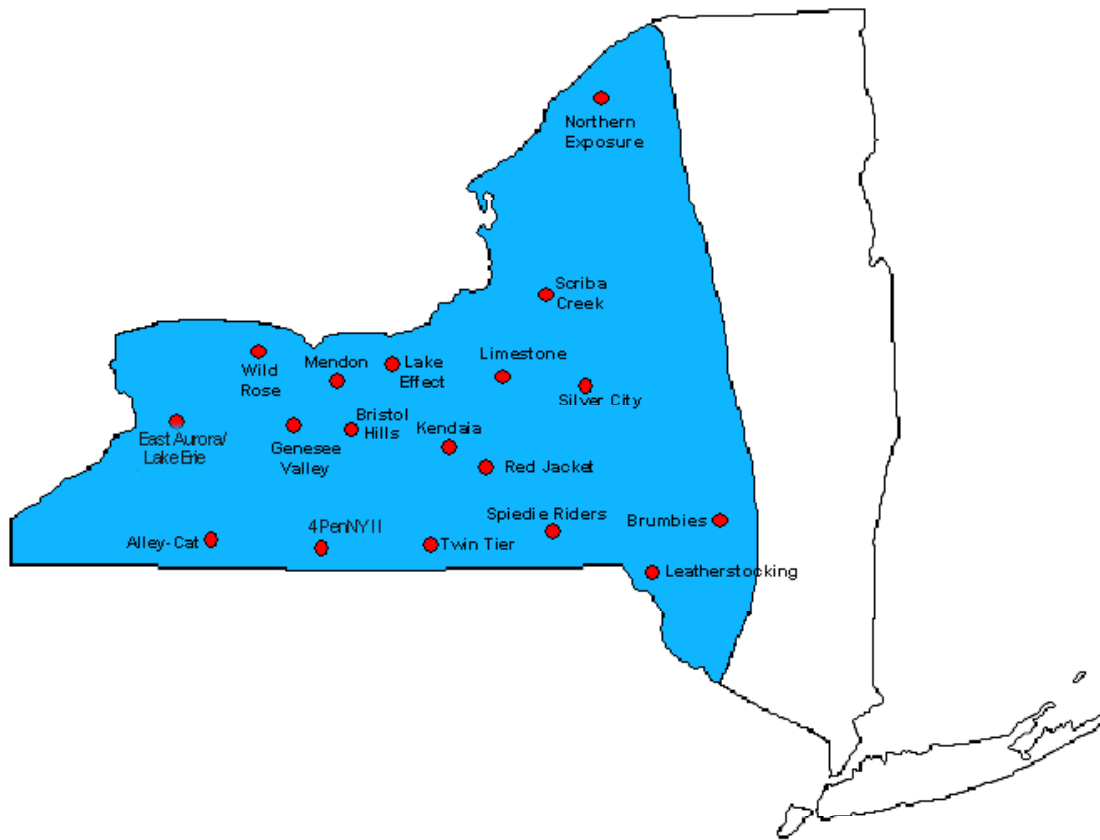

Western New York Region Clubs & Locations

| CLUB | TERRITORY |
|-----------------------|---|
| Alley Cat | Cattaraugus & Allegany Cos. |
| Bristol Hills | Honeoye, W. Ontario Co. |
| Brumbies | Delaware Co. |
| East Aurora-Lake Erie | Erie Co. (SE Buffalo) |
| 4 PenNY II | Steuben & eastern Allegany Cos. |
| Genesee Valley | Livingston Co. & vicinity |
| Kendaia | Schuyler, Seneca, & Tompkins Cos. |
| Lake Effect | Wayne & Ontario Cos. |
| Leatherstocking | Otsego, Chenango & Delaware Cos. (south central NY) |
| Limestone | Limestone Creek Hunt territory |
| Mendon | Monroe Co. |
| Northern Exposure | St. Lawrence Co. |
| Red Jacket | Ithaca |
| Scriba Creek | Onondaga & Oswego Cos. |
| Silver City | Oswego, Madison, & Oneida Cos. |
| Spiedie Riders | Cities of Port Crane, Chenango Forks, Greene, Binghamton, Conklin & Glen Aubrey; Broome & Cortland Cos. |
| Twin Tier | 50 mile radius of Elmira |
| Wild Rose | Genesee, Niagara & Orleans Cos. |